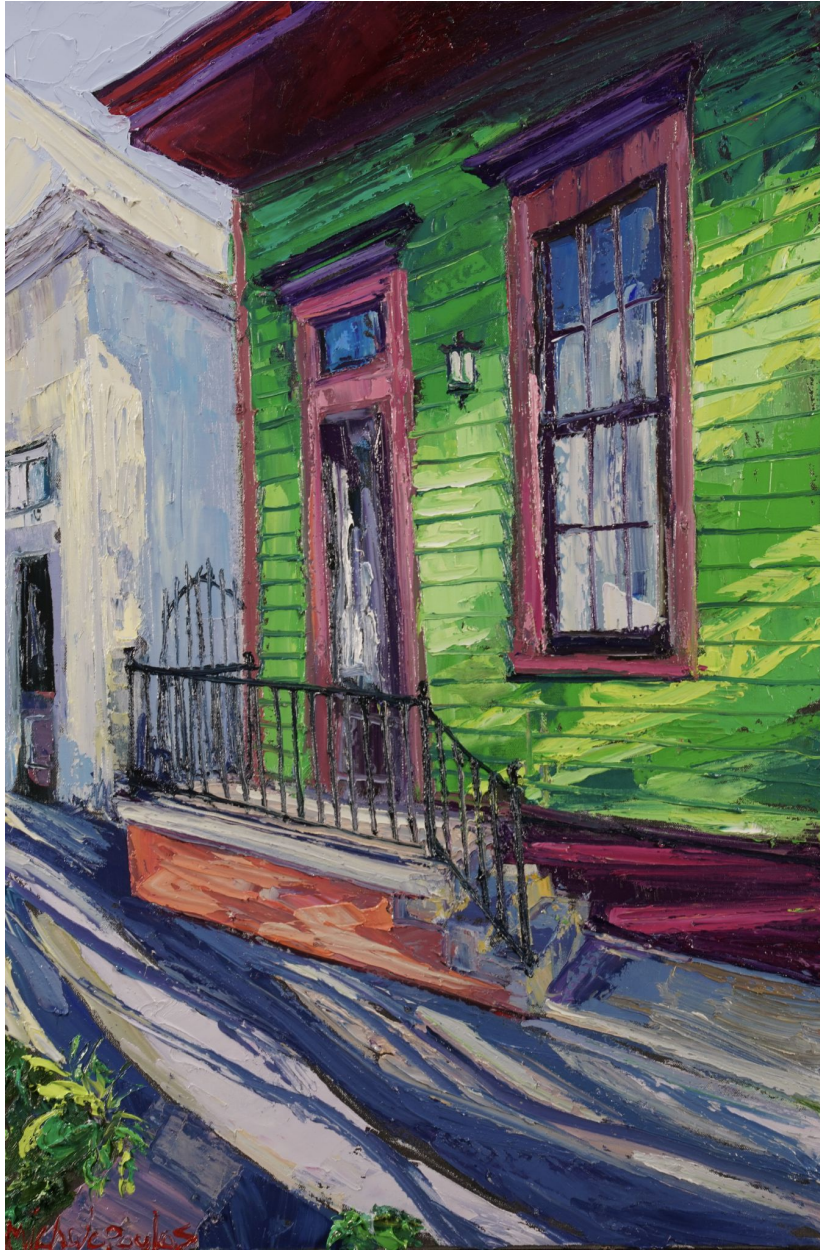

# Michalopoulos

James Michalopoulos, *Central Casting*  
Oil on Canvas, 36 x 24 in.