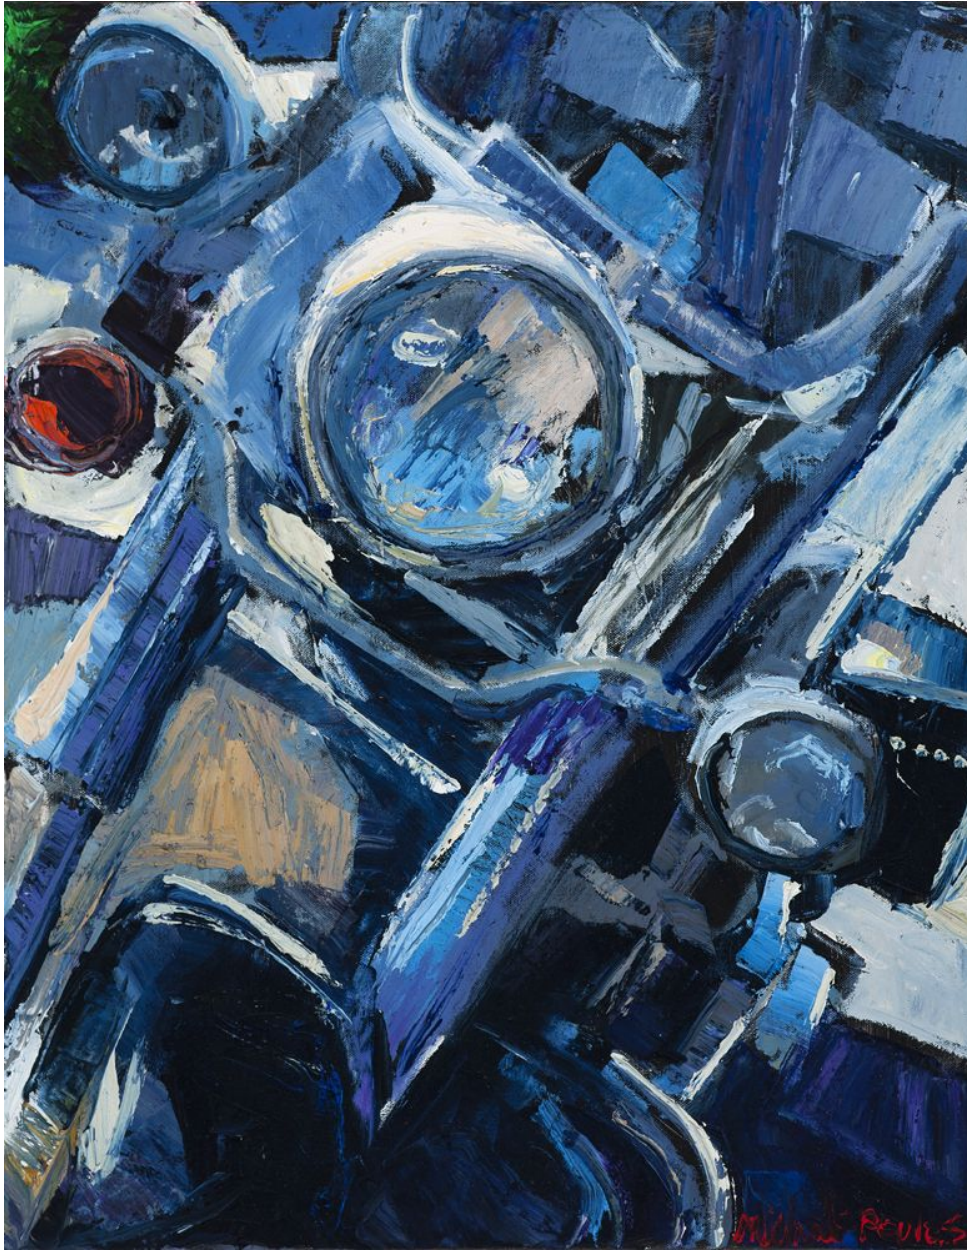

# Michalopoulos

James Michalopoulos, *Hardly There*  
Oil on Canvas, 28 x 22 in.