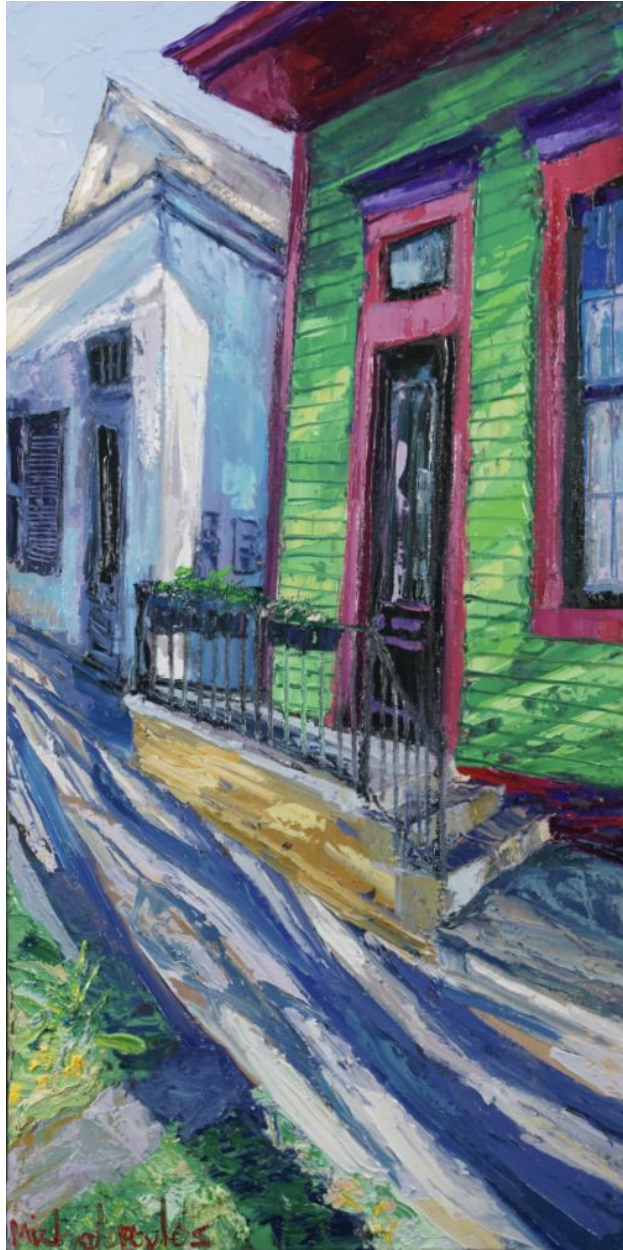

# Michalopoulos

James Michalopoulos, *Shady Side*  
Oil on Canvas, 48 x 24 in.