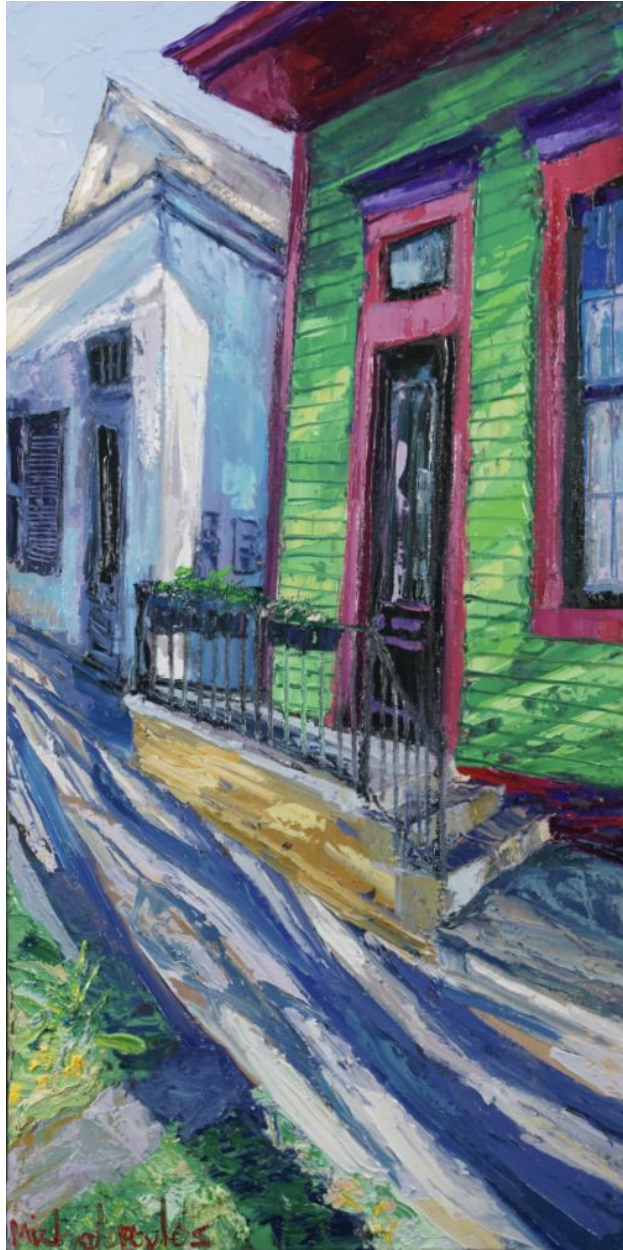

# Michalopoulos

James Michalopoulos, *Shaddy Side*  
Oil on Canvas, 48 x 24 in.