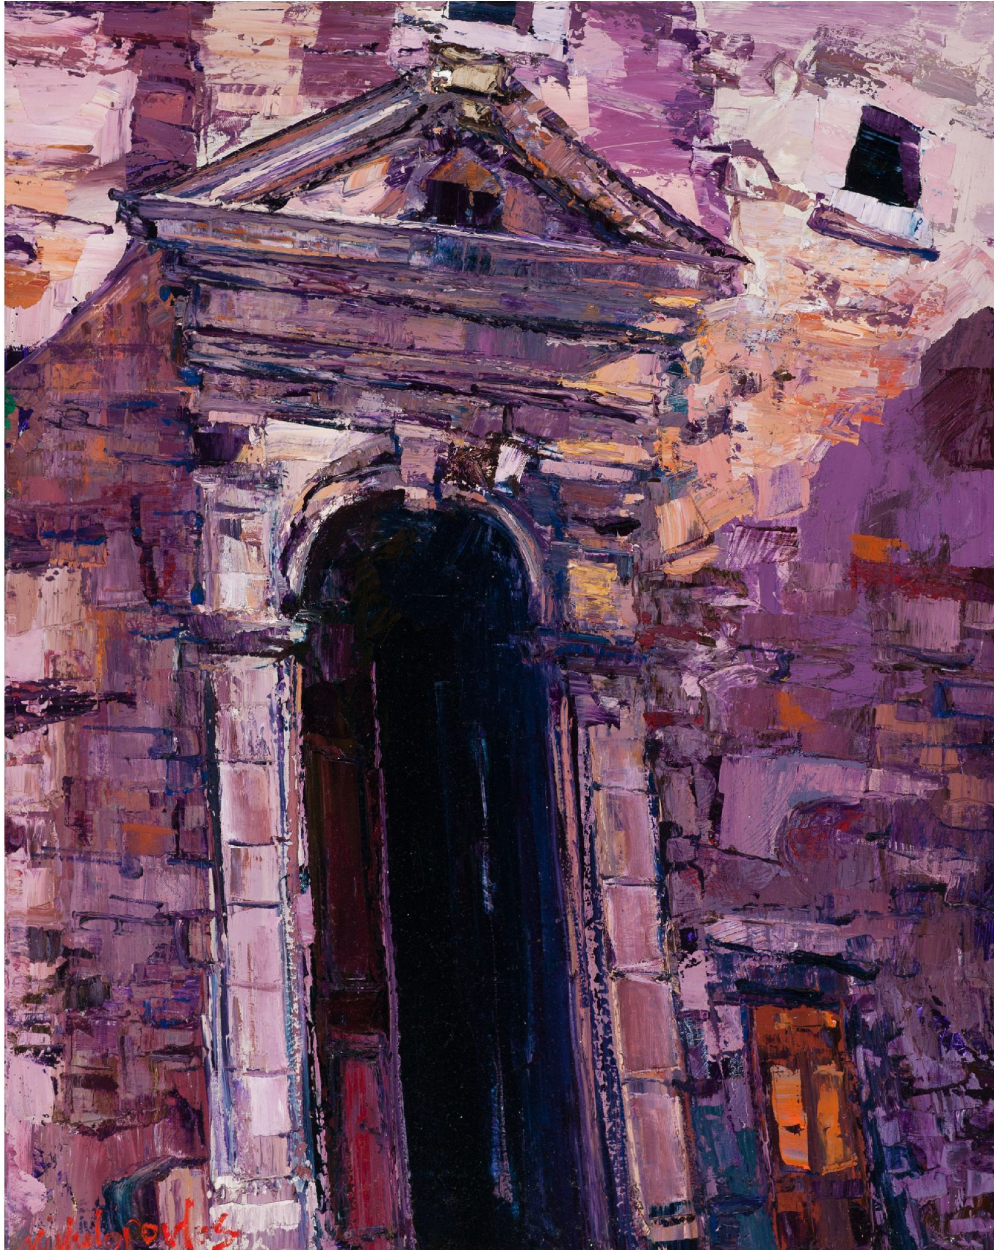

Michalopoulos

James Michalopoulos, *Fixed Roman Port*
Oil on Canvas, 40 x 30 in