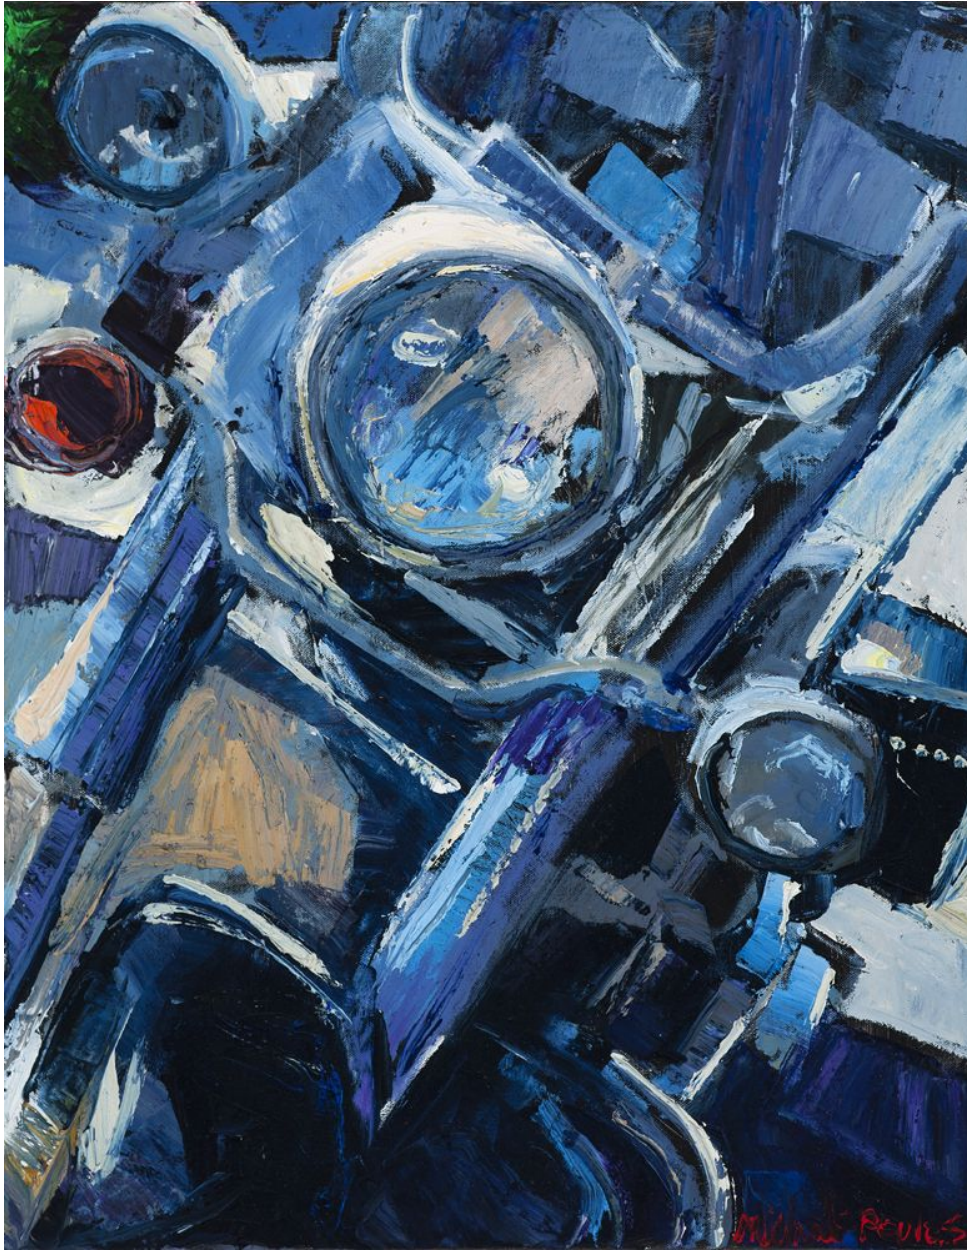

# Michalopoulos

James Michalopoulos, *Hardly There*  
Oil on Canvas, 28 x 22 in