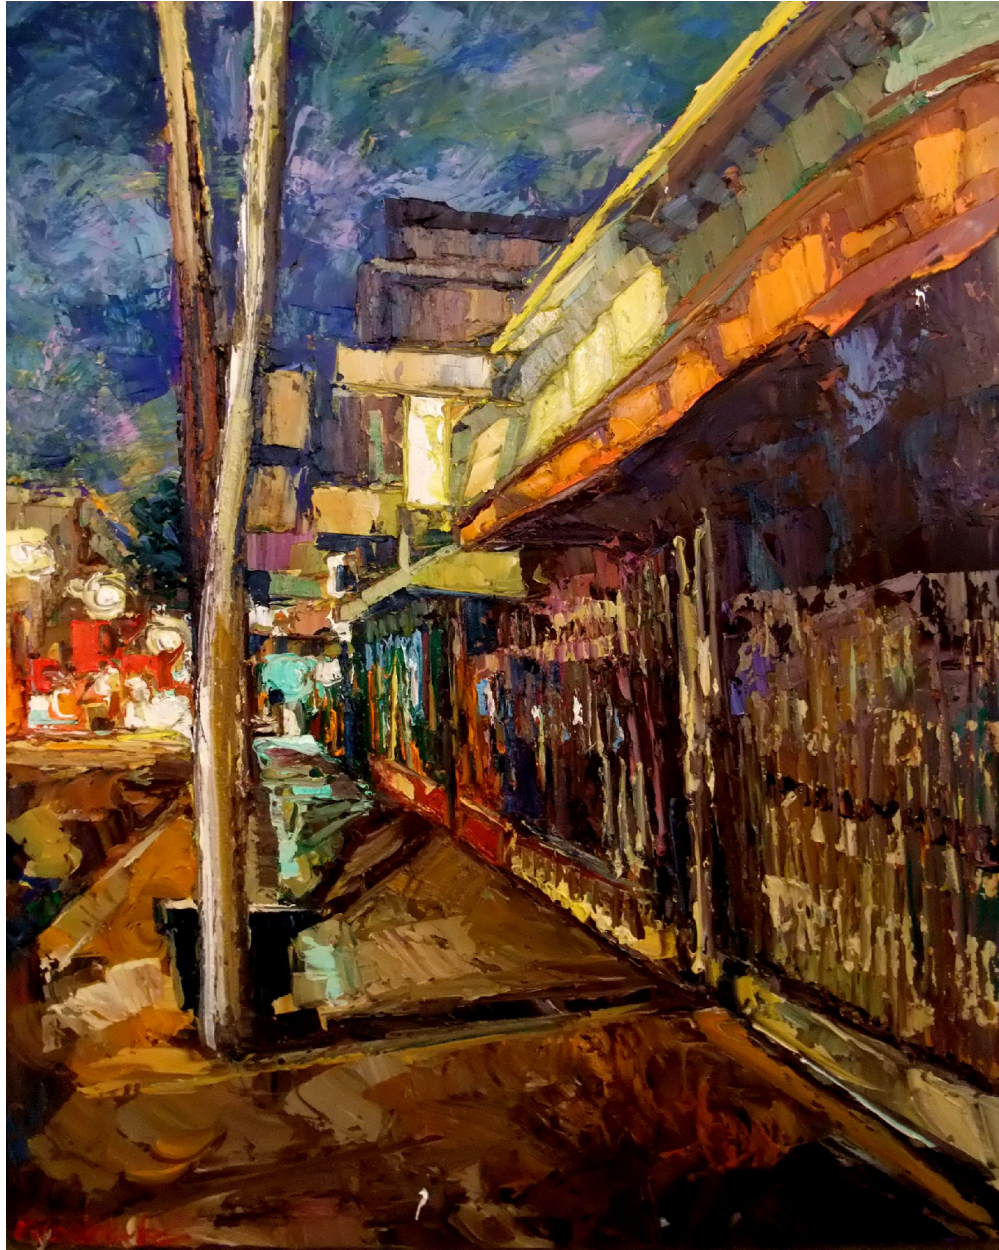

Michalopoulos

James Michalopoulos, *Urban Quilt*
Giclee on Canvas, 40 x 30 in.