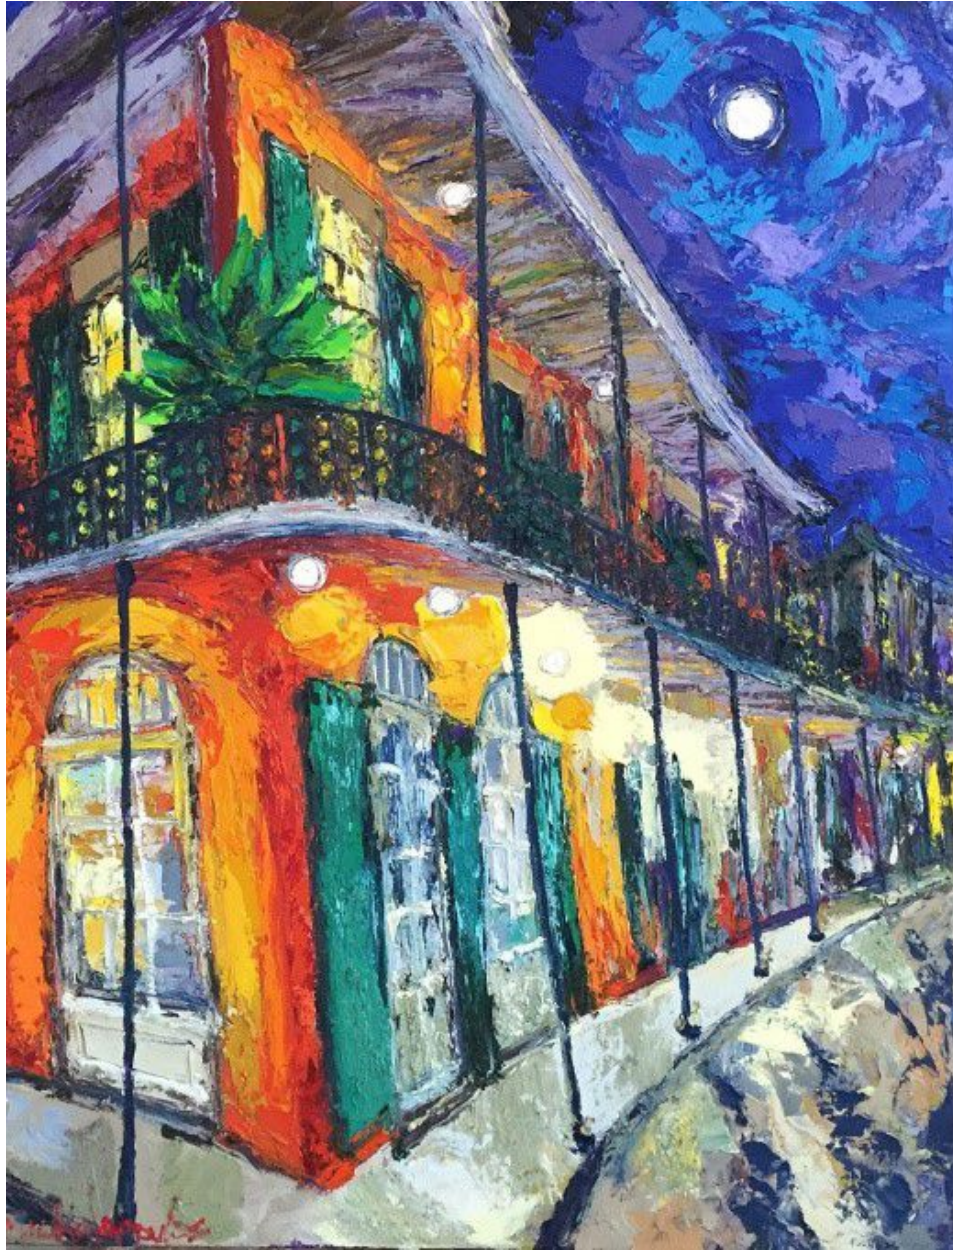

Michalopoulos

James Michalopoulos, *Scene for 10:15*
Giclee on Canvas, 31 x 23 in.