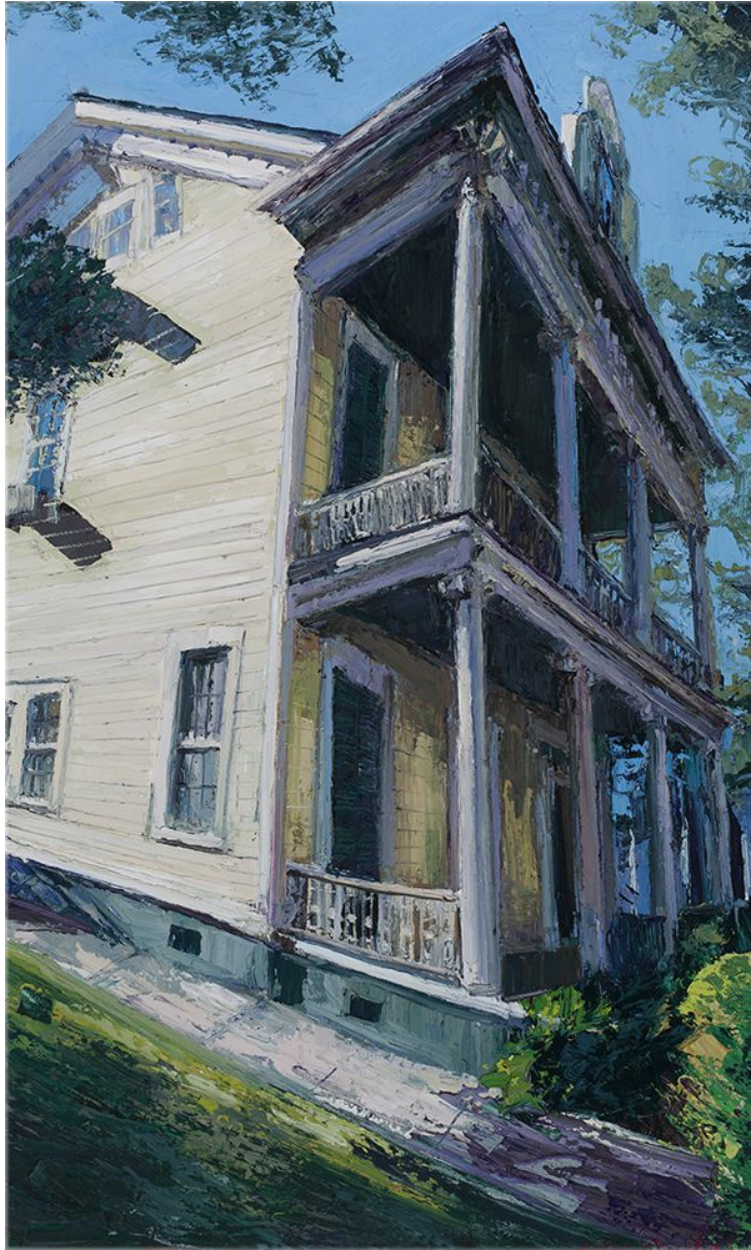

# Michalopoulos

James Michalopoulos, *Saturn's Turn*  
Oil on Canvas, 60 x 36 in.