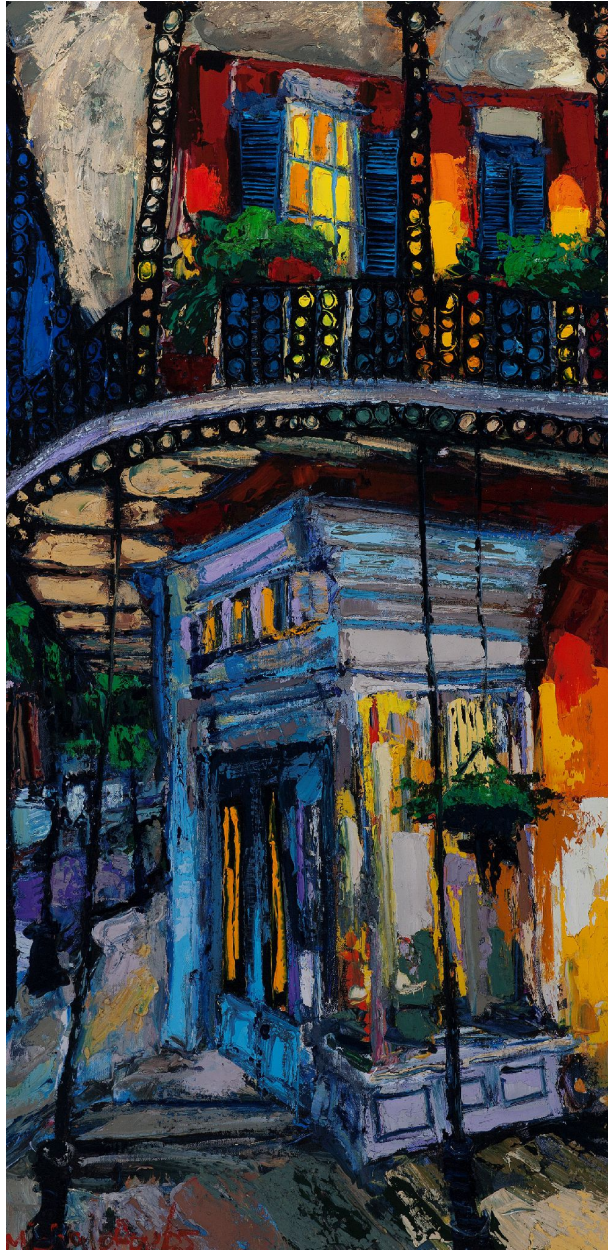

Michalopoulos

James Michalopoulos, *Corner Real*
Giclee on Canvas, 44 x 22 in.