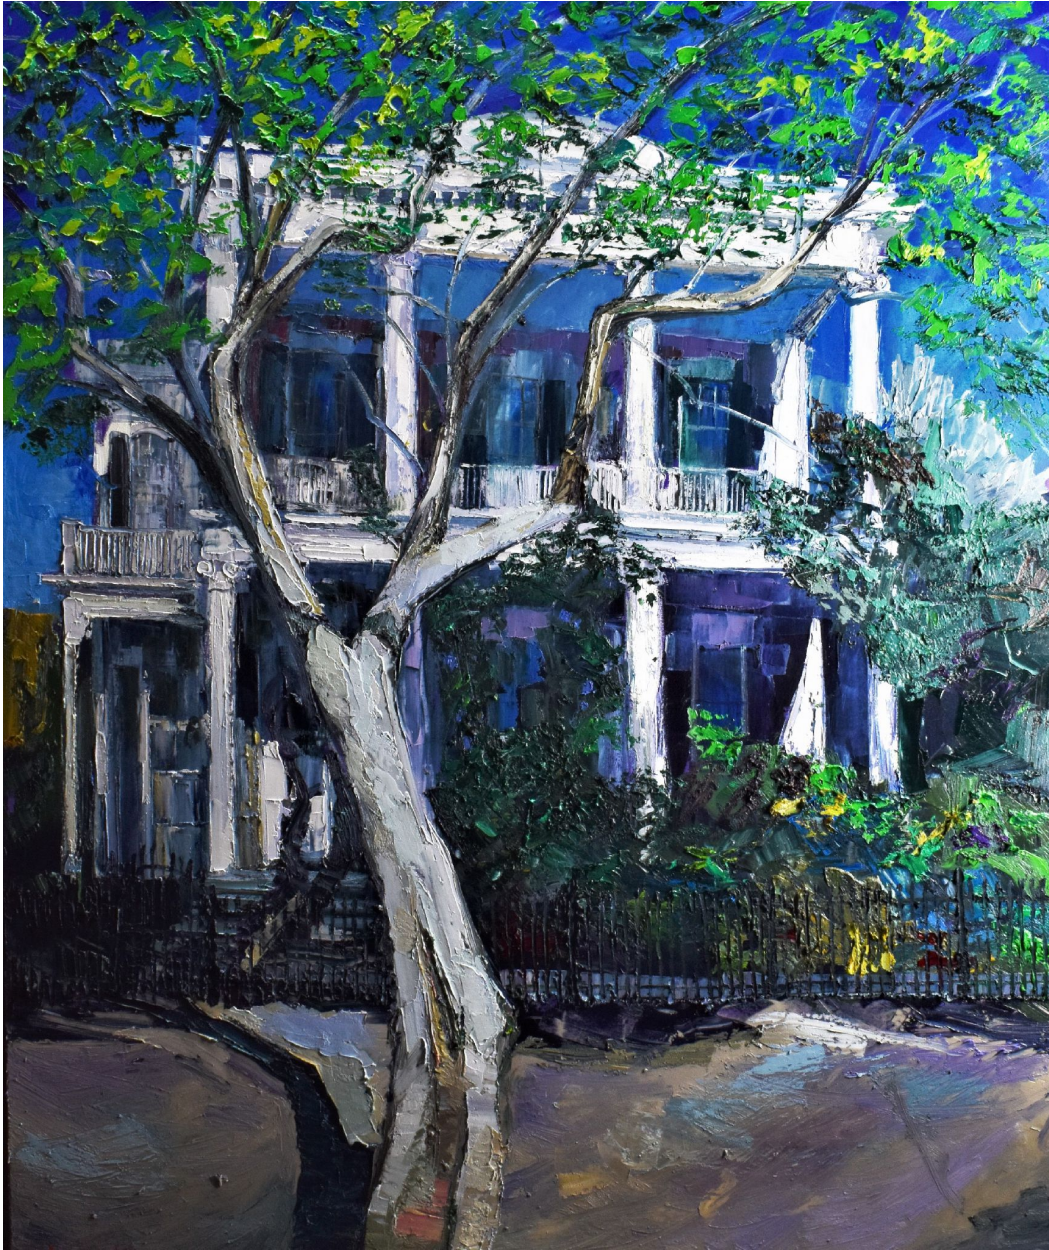

Michalopoulos

James Michalopoulos, *White Palace*
Oil on Canvas, 72 x 60 in