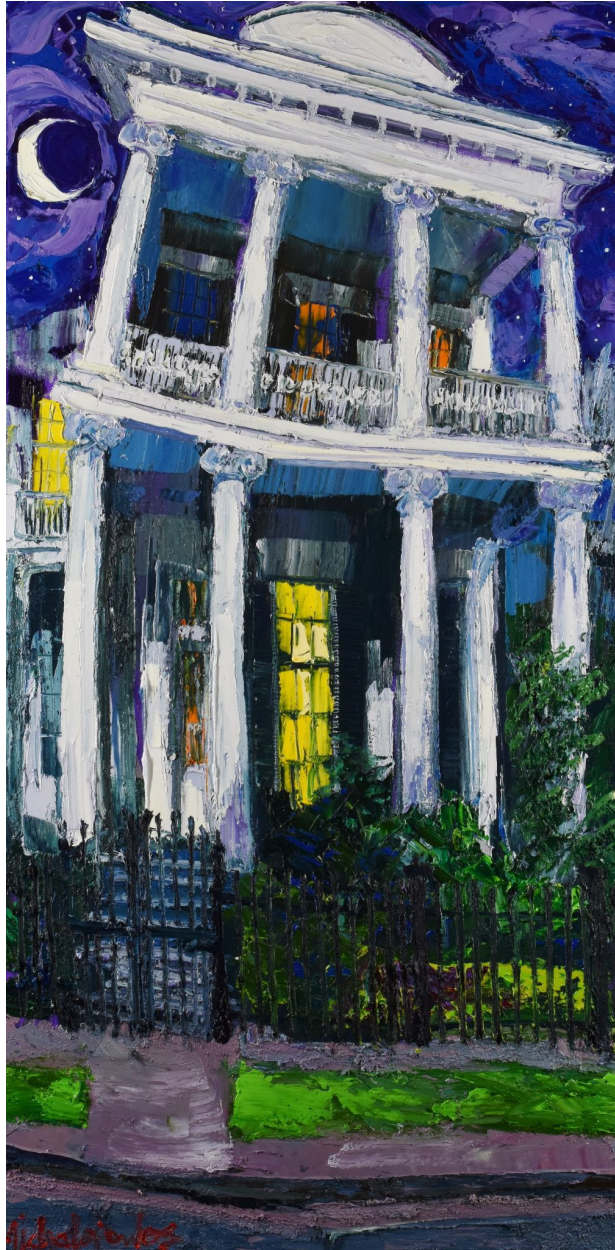

Michalopoulos

James Michalopoulos, *Long Tall Sally*
Oil on Canvas, 48 x 24 in