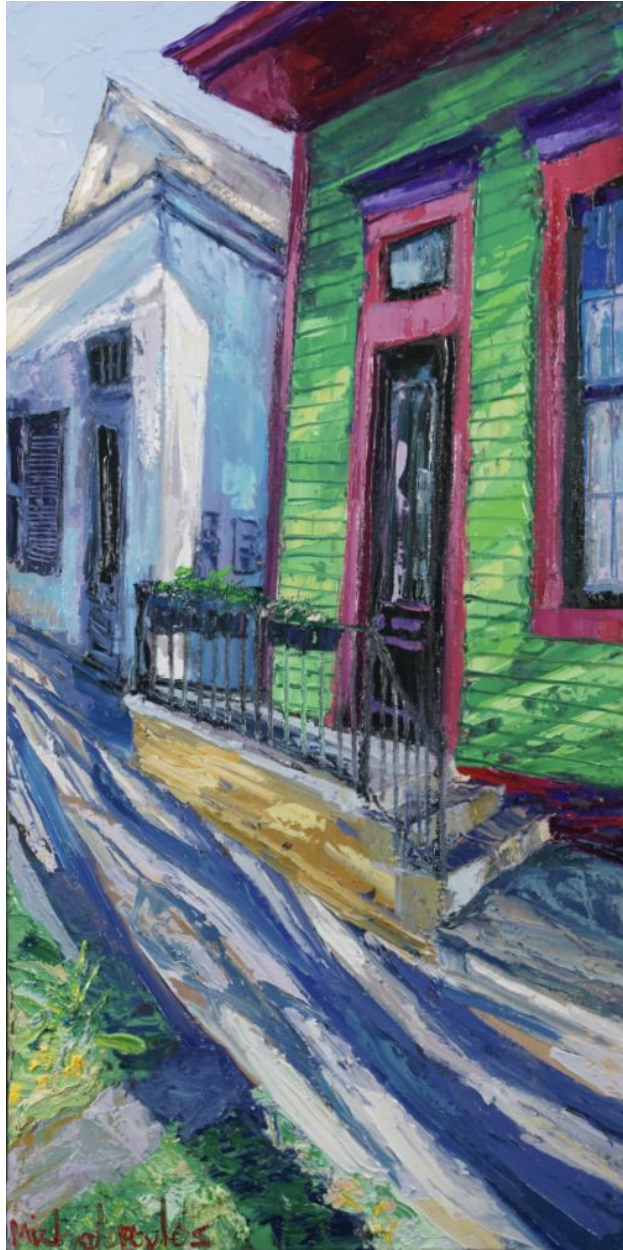

Michalopoulos

James Michalopoulos, *Shaddy Side*
Oil on Canvas, 48 x 24 in.