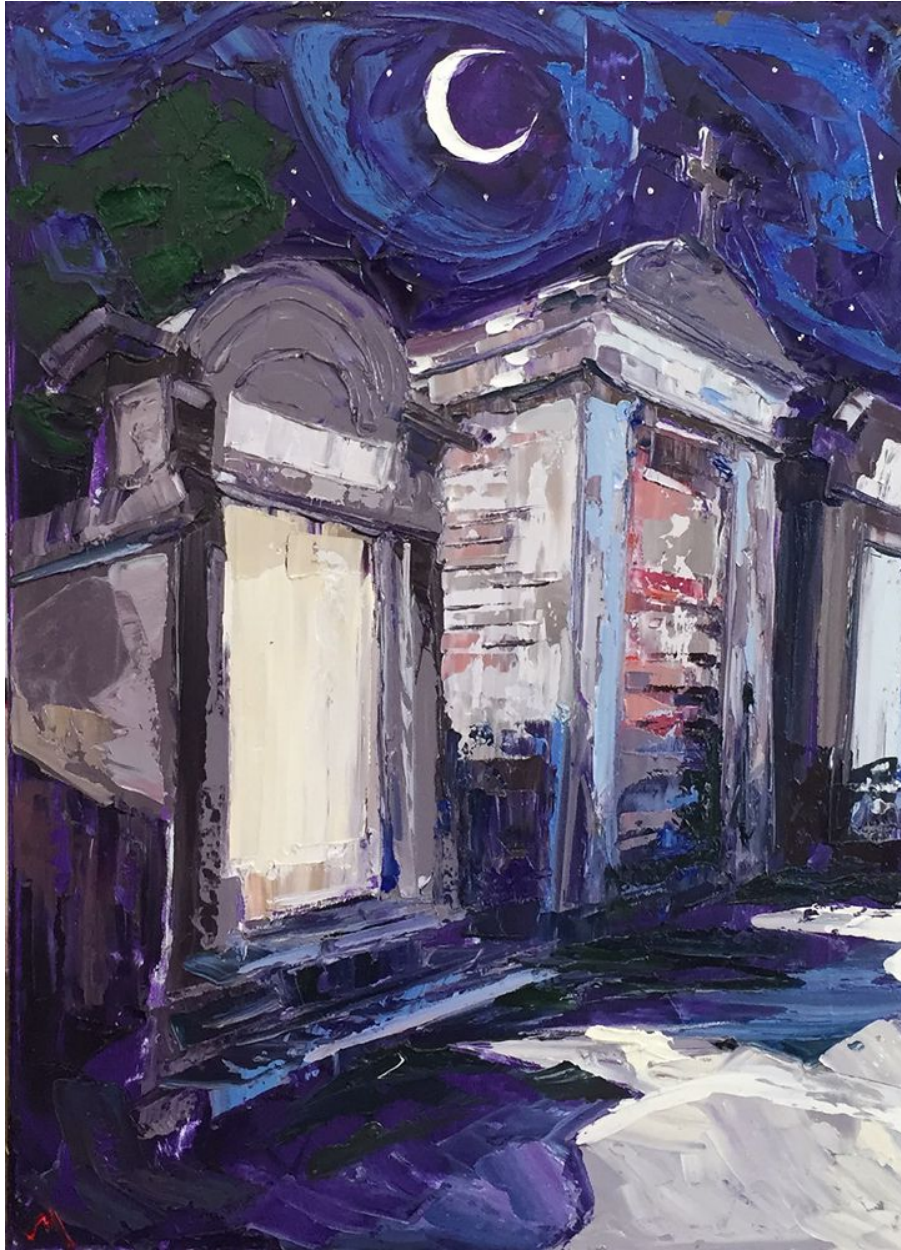

Michalopoulos

James Michalopoulos, *Night Logic*
Lithograph on Paper, 10 x 8 in.