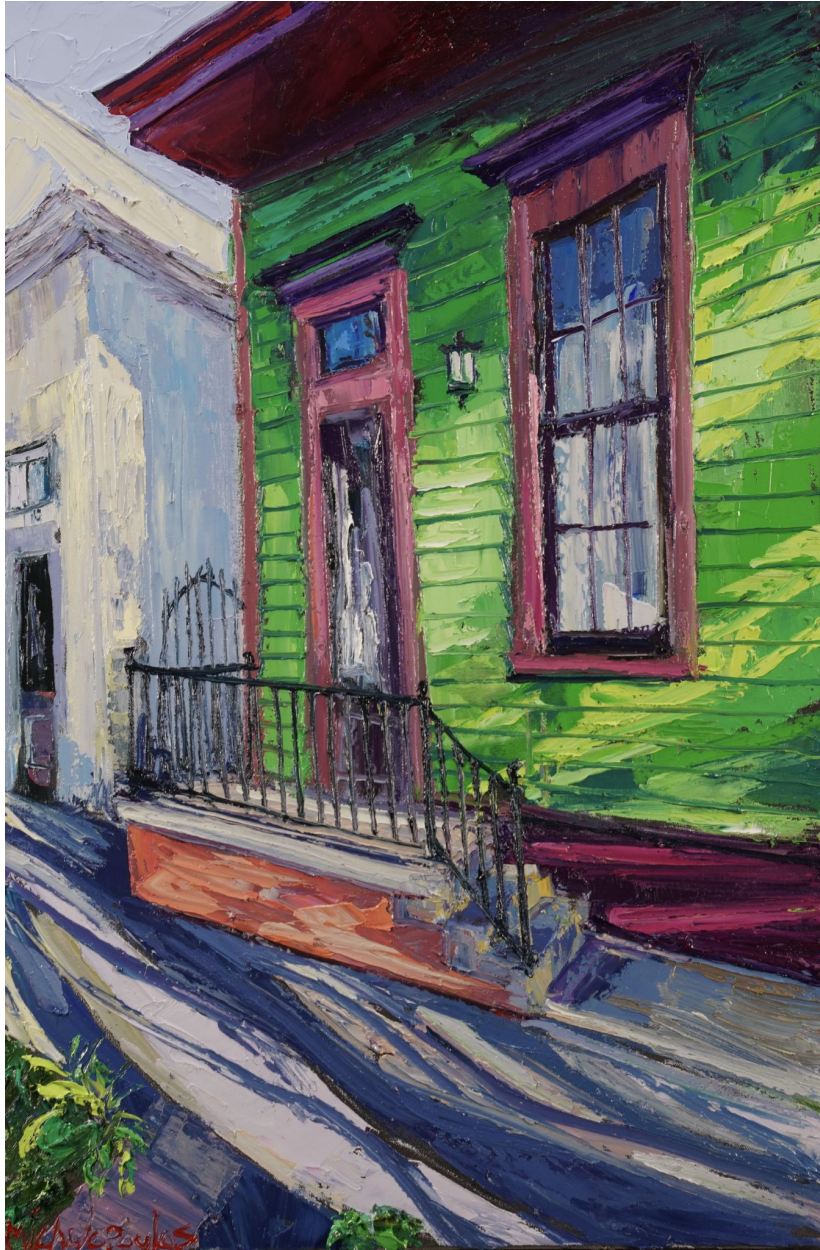

Michalopoulos

James Michalopoulos, *Central Casting*
Oil on Canvas, 36 x 24 in.